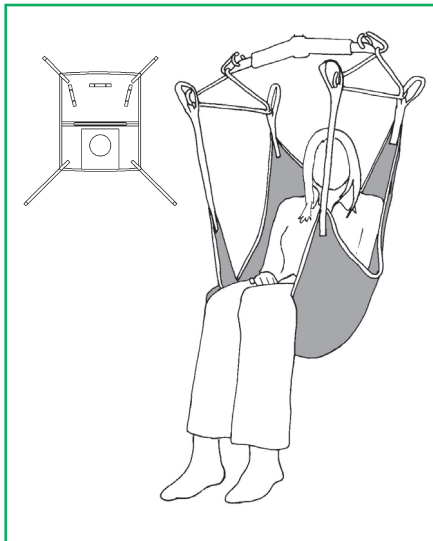

| | | | | |
|------------|--------|------|-----------|--|
| ORDER CODE | SMALL | 3201 | Polyester | |
| | MEDIUM | 3202 | Polyester | |
| | LARGE | 3203 | Polyester | |

Dress Sling

FEATURES & BENEFITS

The Dress Sling is an Easy Fit general purpose sling, specifically designed for easy access for toileting. The sling allows access to adjust clothing and is fitted with Velcro waist support for extra security.

| | | | |
|------------|--------|------|-----------|
| ORDER CODE | SMALL | 3101 | Polyester |
| | MEDIUM | 3102 | Polyester |
| | LARGE | 3103 | Polyester |

Long Seat Sling

FEATURES & BENEFITS

The Long Seat Sling has been designed for extra comfort, ideal for those who are not comfortable with divided leg pieces. It is also recommended for amputee clients.