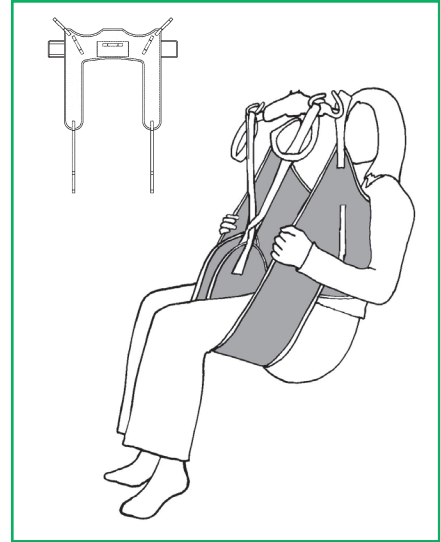

Fast Fit Sling

FEATURES & BENEFITS

The Fast Fit Sling is an all purpose Sling, easy to use with full back and leg support. It has quilted leg pieces for additional support and positional loops to offer different seating positions.

| | | | | |
|------------|--------|------|-----------|--|
| ORDER CODE | SMALL | 3201 | Polyester | |
| | MEDIUM | 3202 | Polyester | |
| | LARGE | 3203 | Polyester | |

Dress Sling

FEATURES & BENEFITS

The Dress Sling is an Easy Fit general purpose sling, specifically designed for easy access for toileting. The sling allows access to adjust clothing and is fitted with Velcro waist support for extra security.