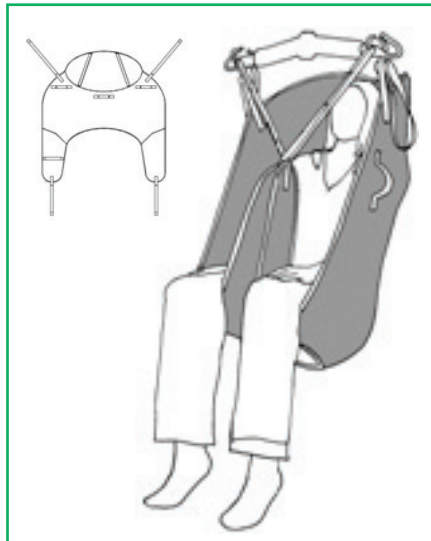

Comfort Sling

FEATURES & BENEFITS

The New Comfort Sling has been designed to give extra support and comfort. It is a general purpose sling that can also be used for toileting with an integral head support.

ORDER CODE	SMALL	3301	Polyester
	MEDIUM	3302	Polyester
	LARGE	3303	Polyester

Special Sling Options

FEATURES & BENEFITS

- Full lining in Simulated sheepskin
- Full lining in Terry Toweling
- Full lining in Comfort Polyester
- Full lining in Parachute

Sling manufactured in Parachute material
*Not available in the long seat sling

- Part lining in Simulated Sheepskin
- Part lining in Terry Toweling
- Part lining in Comfort Polyester
- Part lining in Parachute

Slings are also available in Extra Small and Extra Large Sizes. All Slings have colour coded loops for assessment / application. Sling sizes are identified by the following coloured edging: Small - Red Medium - Yellow Large - Green

All slings have a maximum weight capacity of 175kgs.