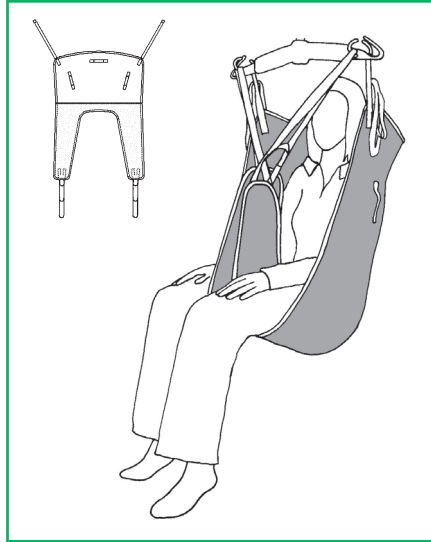

Fast Fit Deluxe Sling

FEATURES & BENEFITS

The Fast Fit Deluxe Sling is designed to give full body support, offering additional support to sacral and thigh area. It has quilted material for extra comfort and positional loops to offer different seating positions.

Fast Fit Sling

FEATURES & BENEFITS

The Fast Fit Sling is an all purpose Sling, easy to use with full back and leg support. It has quilted leg pieces for additional support and positional loops to offer different seating positions.

| | | | | |
|------------|--------|------|-----------|--|
| ORDER CODE | SMALL | 3201 | Polyester | |
| | MEDIUM | 3202 | Polyester | |
| | LARGE | 3203 | Polyester | |

Dress Sling

FEATURES & BENEFITS

The Dress Sling is an Easy Fit general purpose sling, specifically designed for easy access for toileting. The sling allows access to adjust clothing and is fitted with Velcro waist support for extra security.