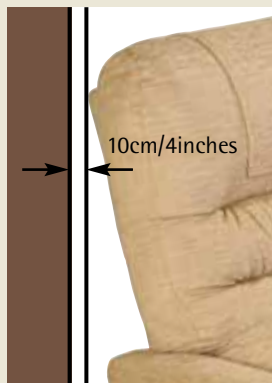

As the name implies, the Wallhugger can be positioned close to a wall (just 10cm/4inches away), and still be fully reclined without fear of damaging your chair or wall. The perfect choice when space is at a premium.

Seasons Wheat

Seasons Burgundy

Seasons Forest

Smooth lift and tilt action makes standing easier

Total comfort when reading or watching television

Wallhugger fully reclined for ultimate comfort and relaxation, shown here in Seasons Wheat

Specifications

	Overall width	Overall height	Seat height	Back rest height	Seat width	Seat depth	Weight limit
One size	85 cm (33.5")	104 cm (41")	49.5 cm (19.5")	71 cm (28")	53.5 cm (21")	53.5 cm (21")	136 kg (300 lb)