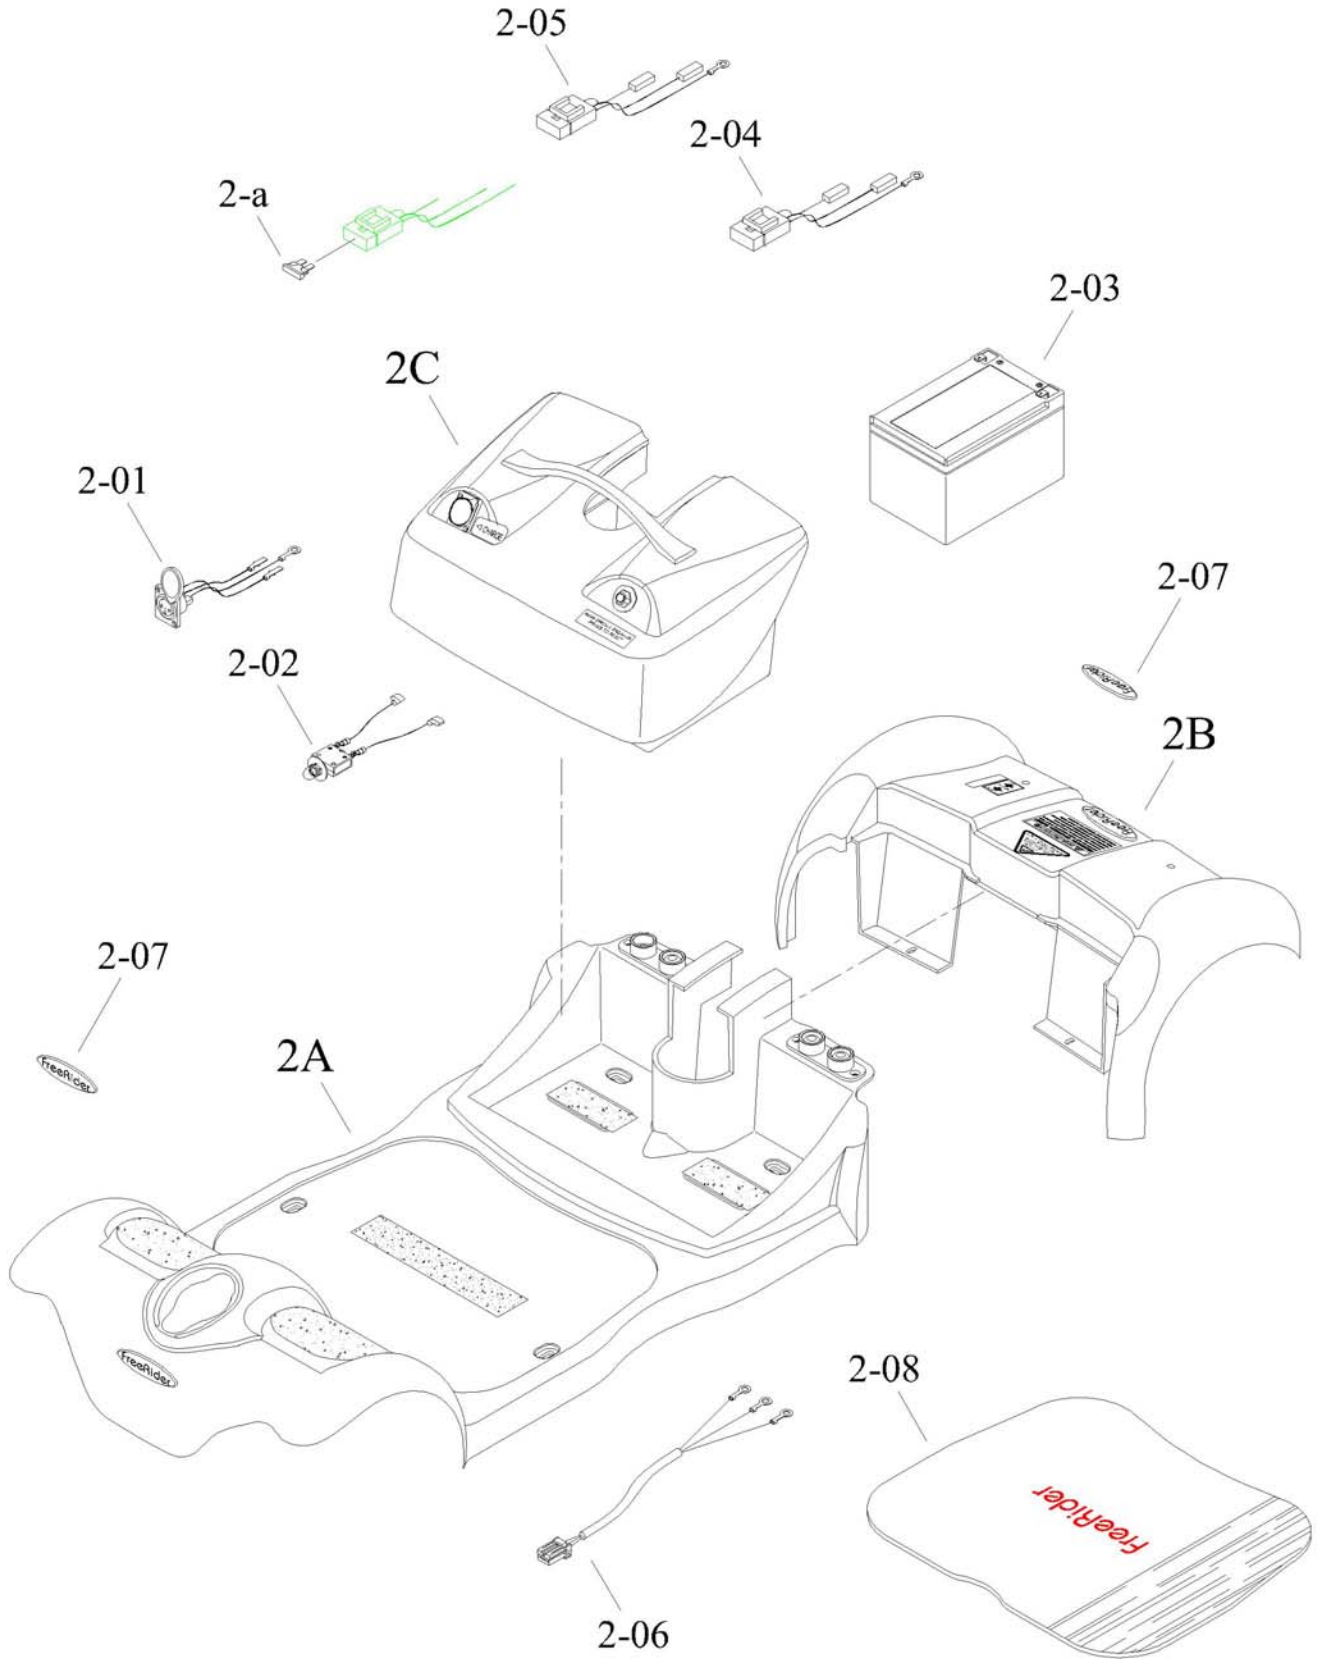

CHASSIS ASSEMBLY