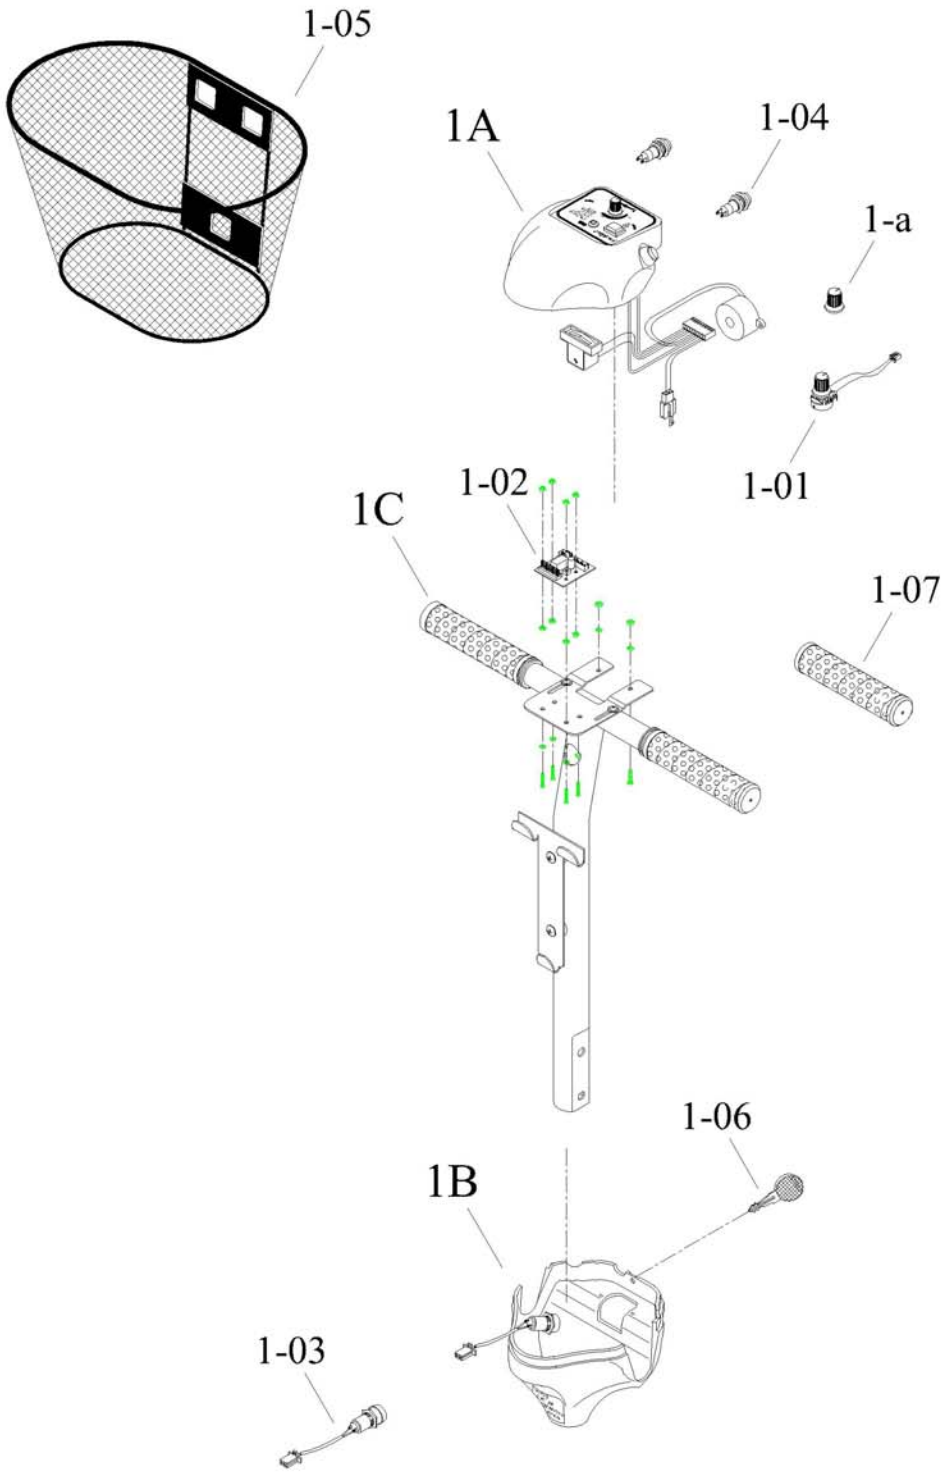

HANDLE BAR ASSEMBLY