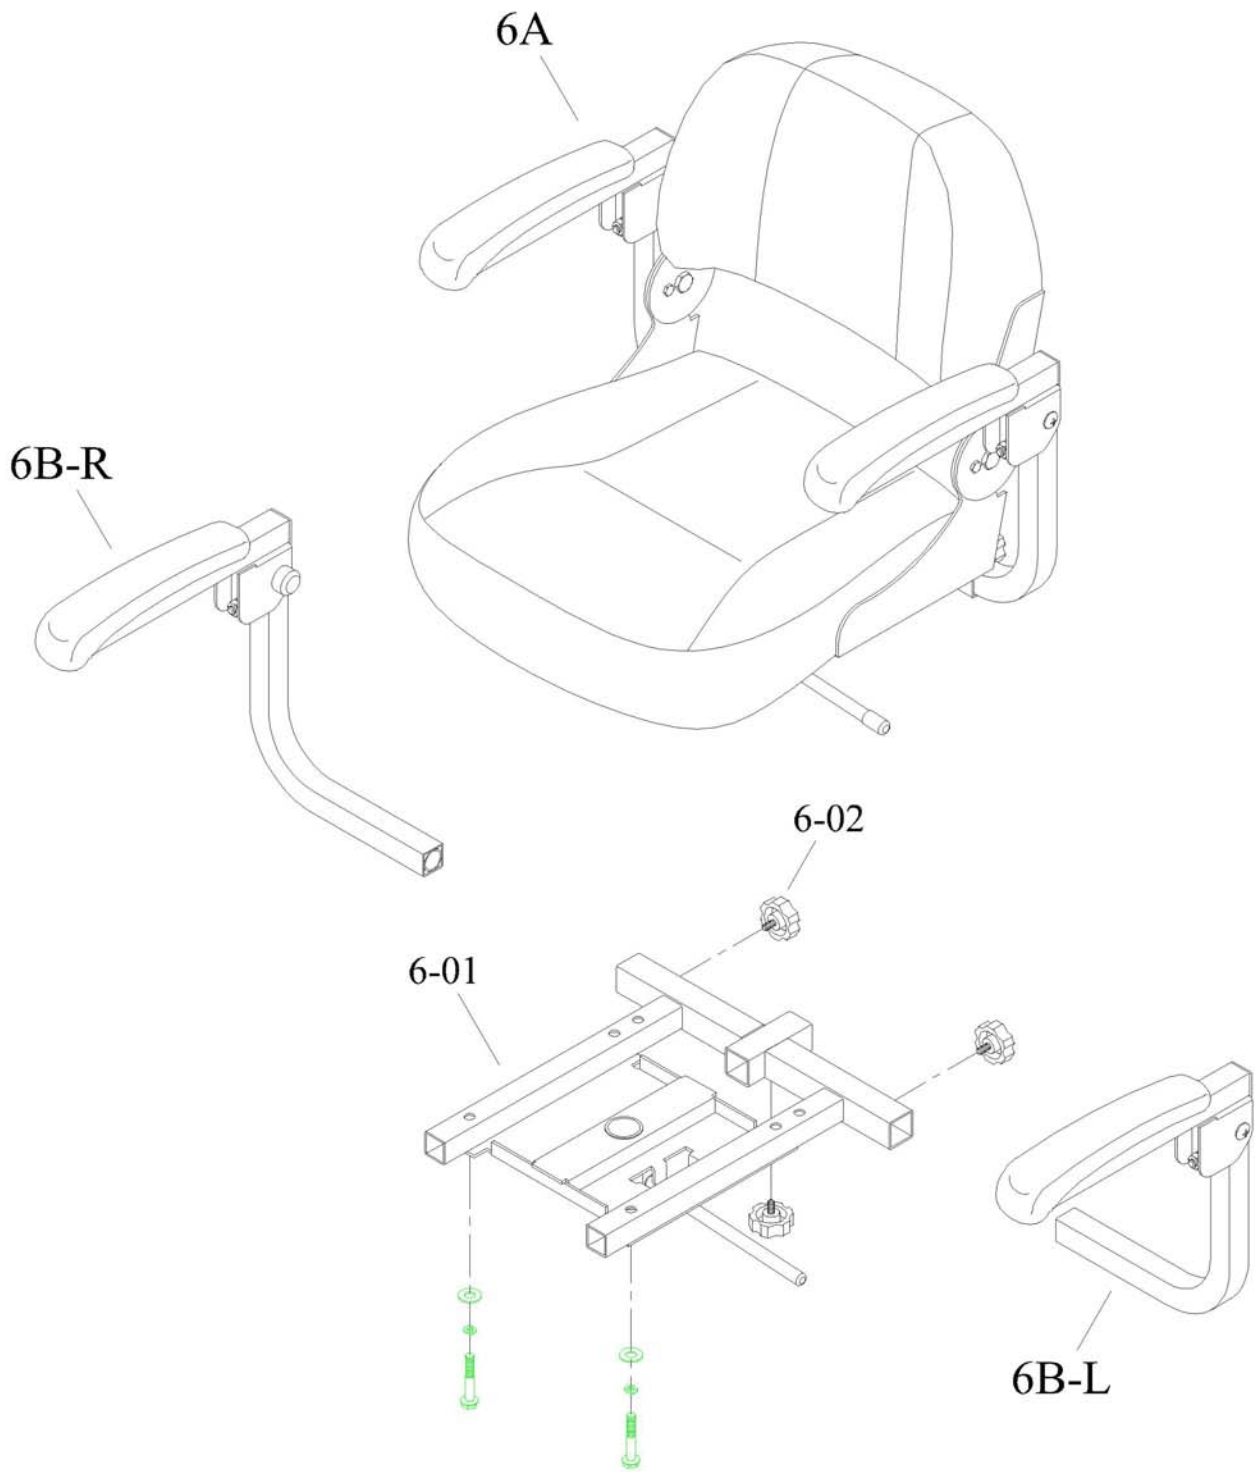

SPARE PARTS MANUAL

Ascot

FR168-4A

From Serial number A onwards

INDEX

P1 HANDLE BAR ASSEMBLY

P2 CHASSIS ASSEMBLY

P3 STEERING-DRIVE SYSTEM

P4 CHASSIS MOULDINGS

P5 REAR CHASSIS ASSEMBLY-DRIVE SYSTEM

P6 SEAT ASSEMBLY

P7 CONSOLE AND WIRING SYSTEM

HANDLE BAR ASSEMBLY

CHASSIS ASSEMBLY

STEERING-DRIVE SYSTEM

REAR CHASSIS ASSEMBLY-DRIVE SYSTEM

SEAT ASSEMBLY

CONSOLE AND WIRING SYSTEM