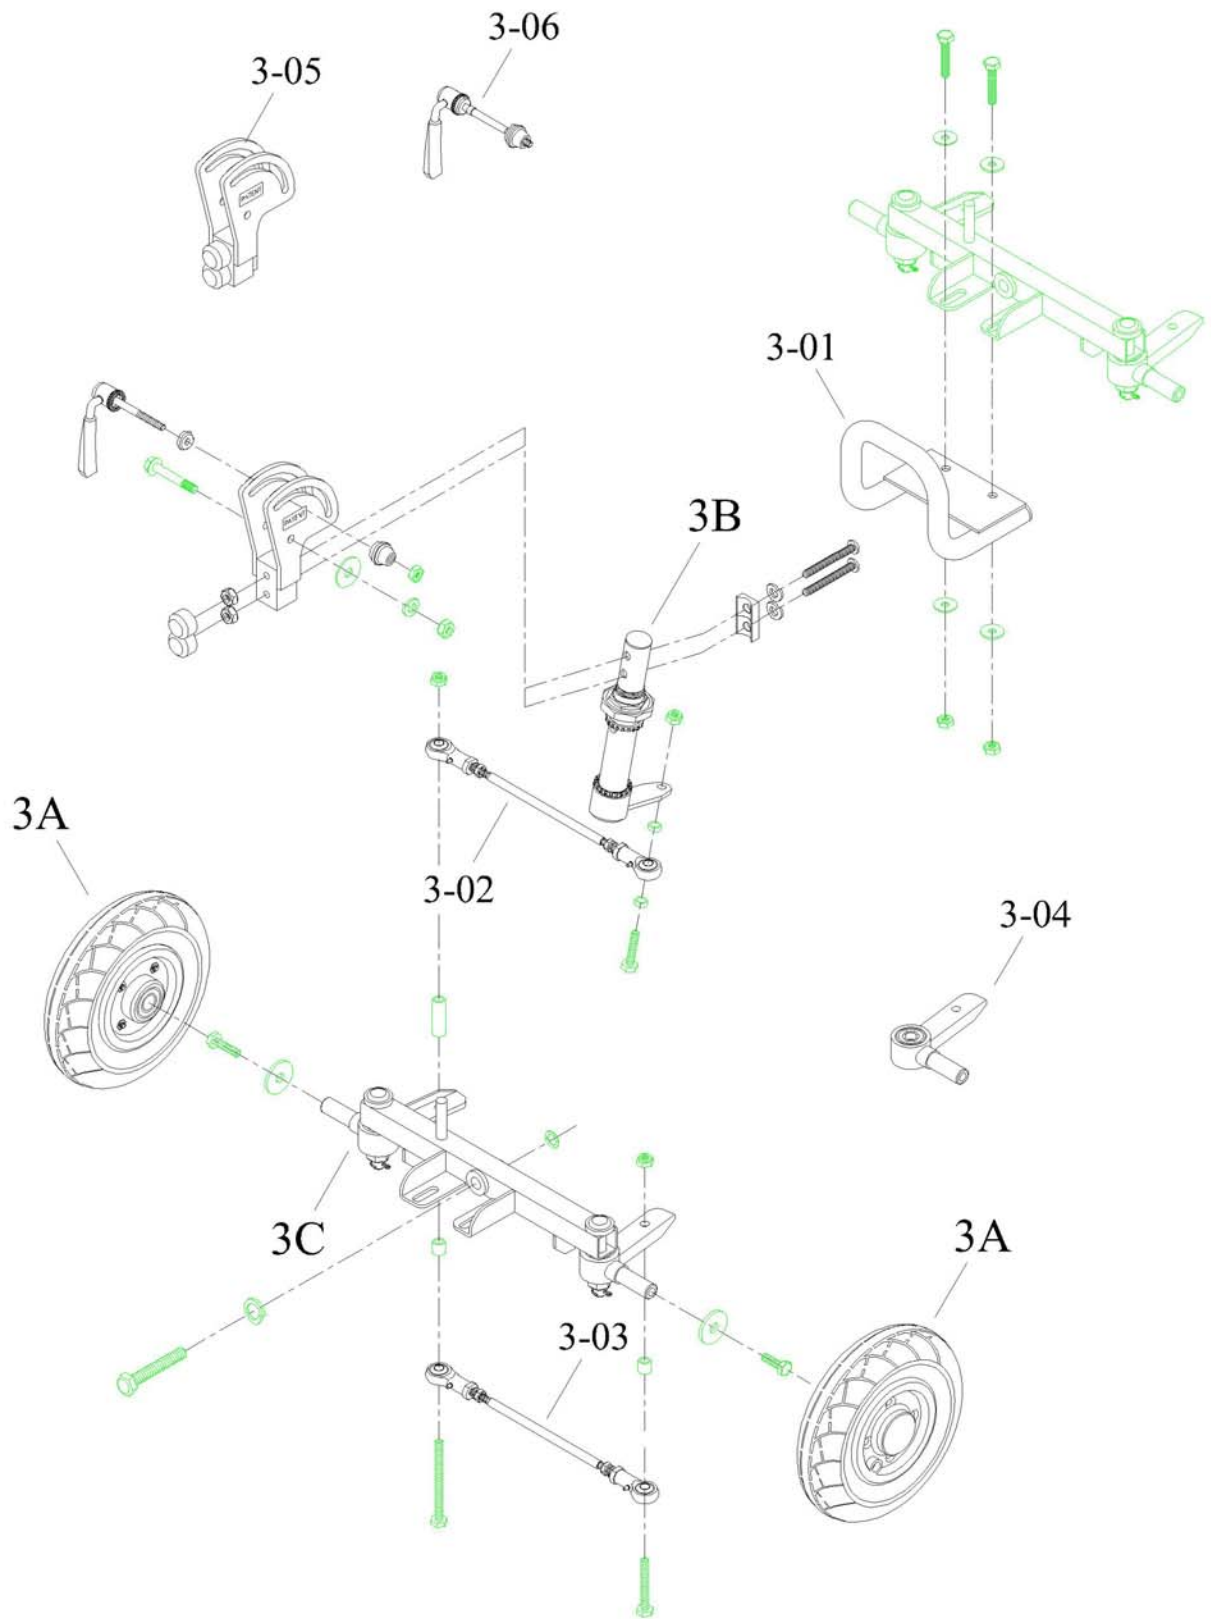

SPARE PARTS MANUAL

Ascot

FR168-4A

From Serial number A onwards

INDEX

P1 HANDLE BAR ASSEMBLY

P2 CHASSIS ASSEMBLY

P3 STEERING-DRIVE SYSTEM

P4 CHASSIS MOULDINGS

P5 REAR CHASSIS ASSEMBLY-DRIVE SYSTEM

P6 SEAT ASSEMBLY

P7 CONSOLE AND WIRING SYSTEM

HANDLE BAR ASSEMBLY

CHASSIS ASSEMBLY

STEERING-DRIVE SYSTEM

REAR CHASSIS ASSEMBLY-DRIVE SYSTEM

SEAT ASSEMBLY

CONSOLE AND WIRING SYSTEM