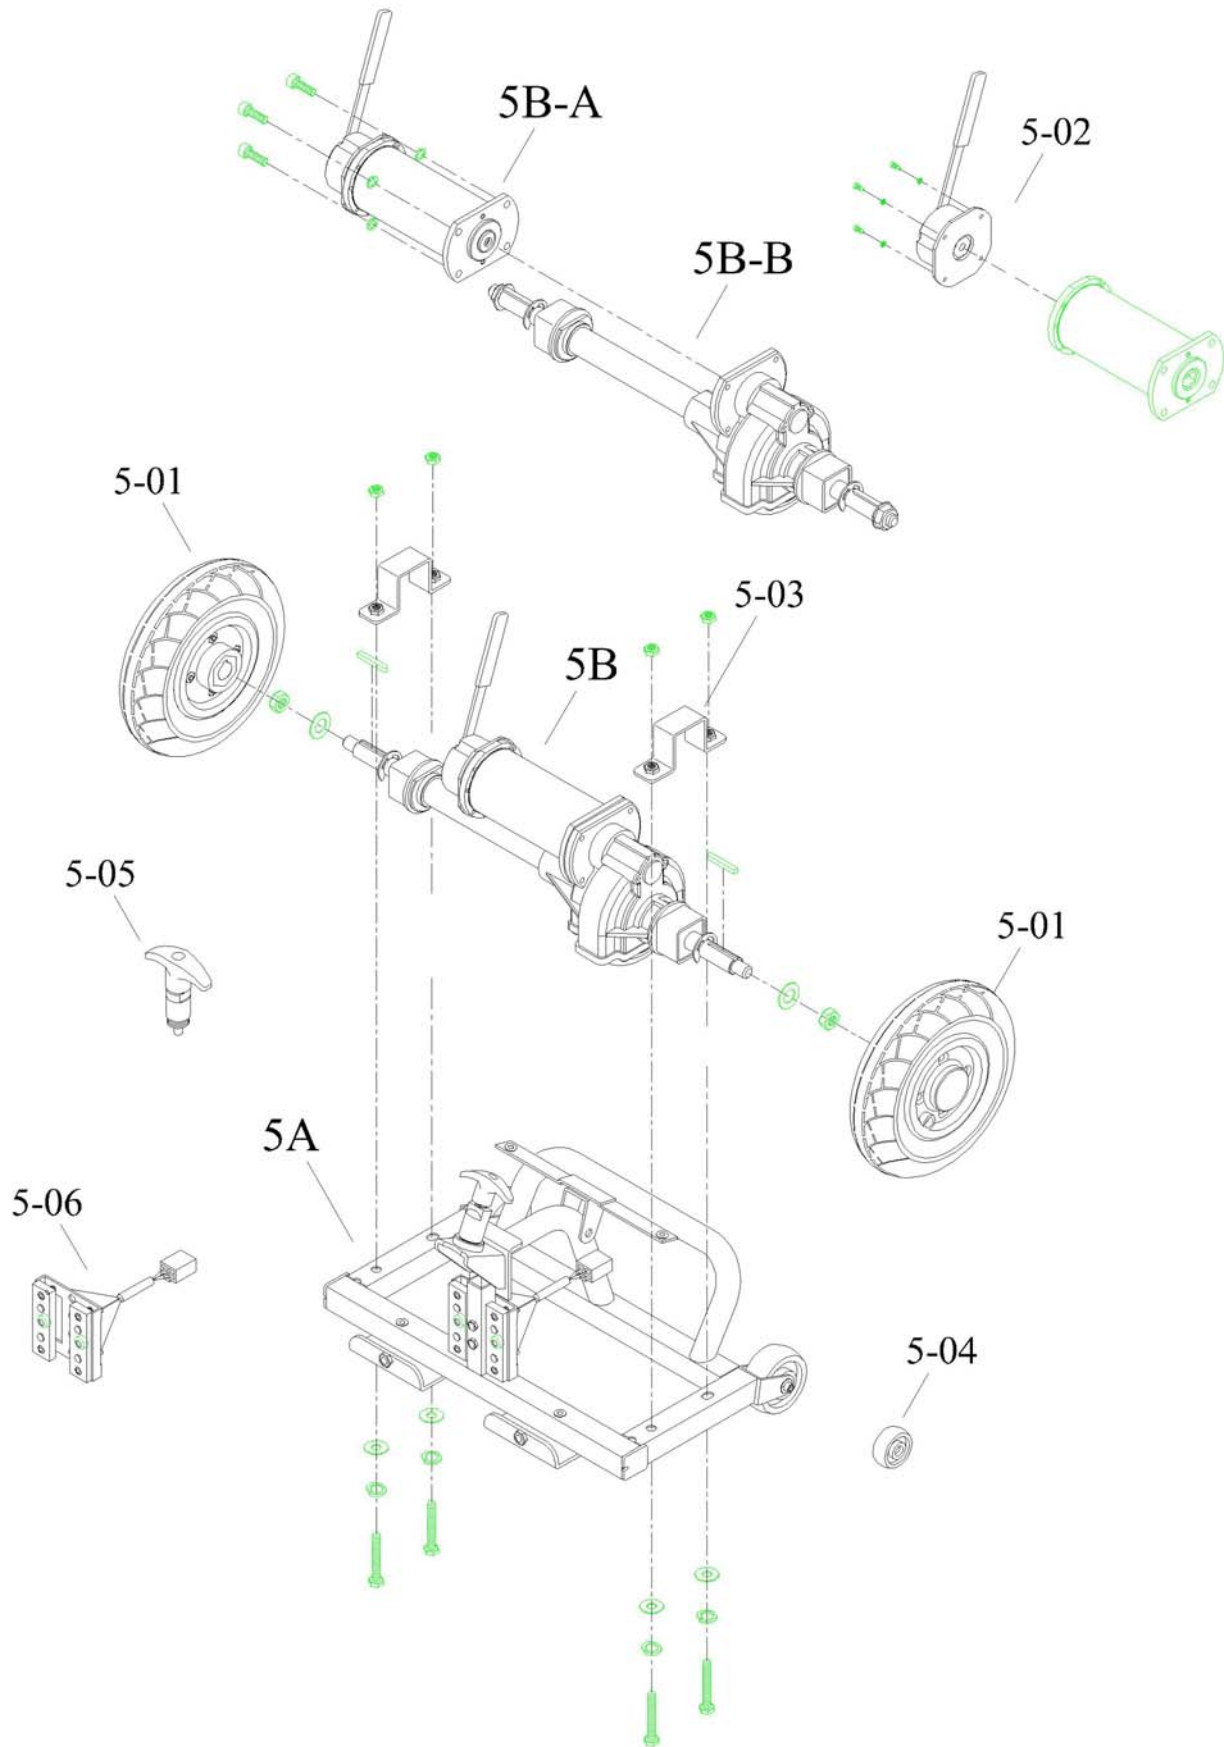

SPARE PARTS MANUAL

Ascot

FR168-4A

From Serial number A onwards

INDEX

P1 HANDLE BAR ASSEMBLY

P2 CHASSIS ASSEMBLY

P3 STEERING-DRIVE SYSTEM

P4 CHASSIS MOULDINGS

P5 REAR CHASSIS ASSEMBLY-DRIVE SYSTEM

P6 SEAT ASSEMBLY

P7 CONSOLE AND WIRING SYSTEM

HANDLE BAR ASSEMBLY

CHASSIS ASSEMBLY

STEERING-DRIVE SYSTEM

REAR CHASSIS ASSEMBLY-DRIVE SYSTEM

SEAT ASSEMBLY

CONSOLE AND WIRING SYSTEM